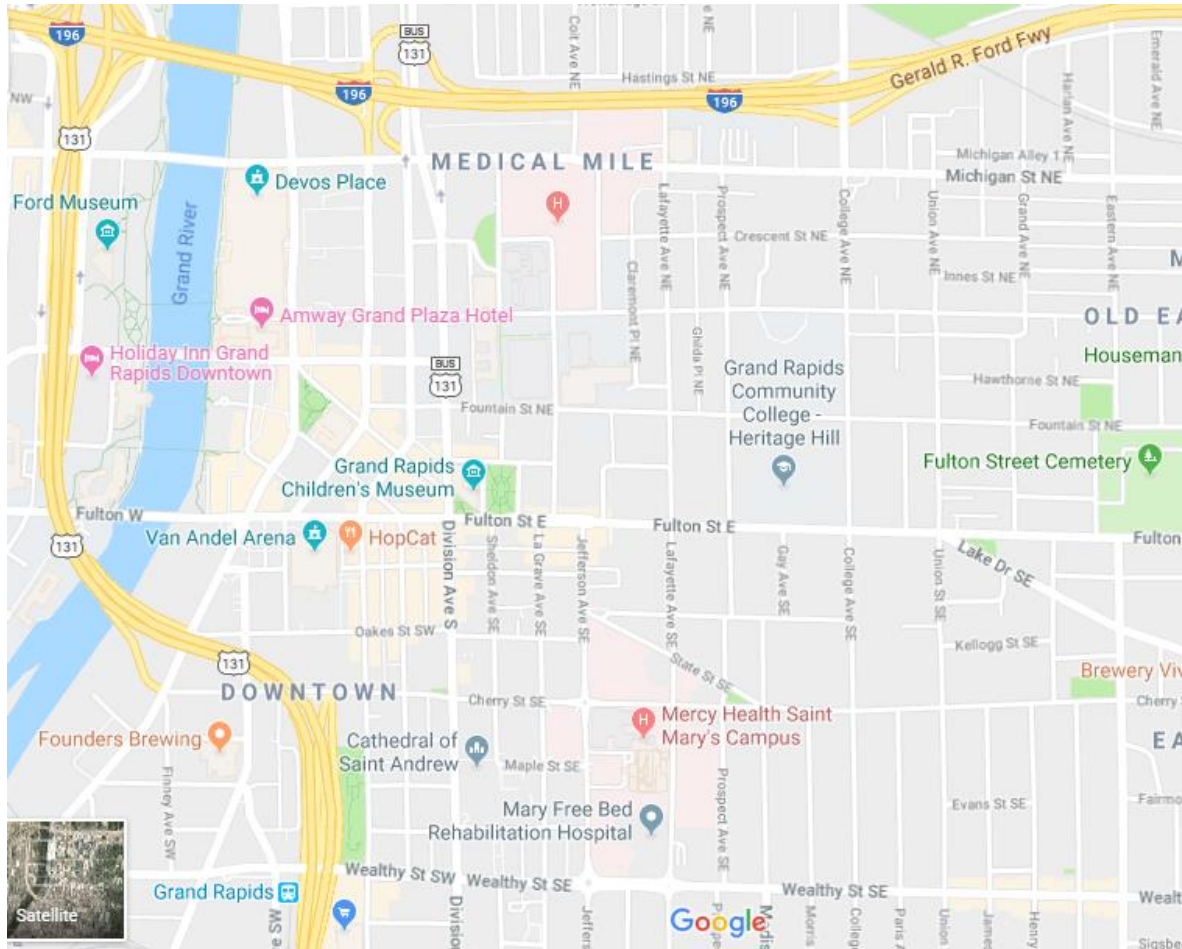

Driving directions from the East (GRR Airport)

Head east on John J Oostema Blvd SE -10 ft

Make a U-turn -0.6 mi

Slight right toward Patterson Ave SE -0.1 mi

Turn right onto Patterson Ave SE -1.9 mi

Turn right onto M-11 E (also called 28th St)

Use the left 2 lanes to turn left to merge onto I-96 W toward Gd Rapids/Muskegon -0.5 mi

Continue on I-96 W. -10 min (10.7 mi)

Merge onto I-96 W -5.4 mi

Keep left at the fork to continue on I-196 W, follow signs for Downtown Gd Rapids/Holland/G R Ford Fwy -3.9 mi

Use the left lane to take exit 77B to merge onto US-131 S toward Kalamazoo -1.2 mi

Take exit 84A for Wealthy St -0.2 mi

Turn left onto Wealthy St.

Continue on Wealthy St SE. (stay in left lane)

At the first traffic circle, continue straight onto Wealthy St SE -0.1 mi

At the next traffic circle, follow to the left to take Lafayette Ave SE (North)

Destination will be immediately on the right -420 ft